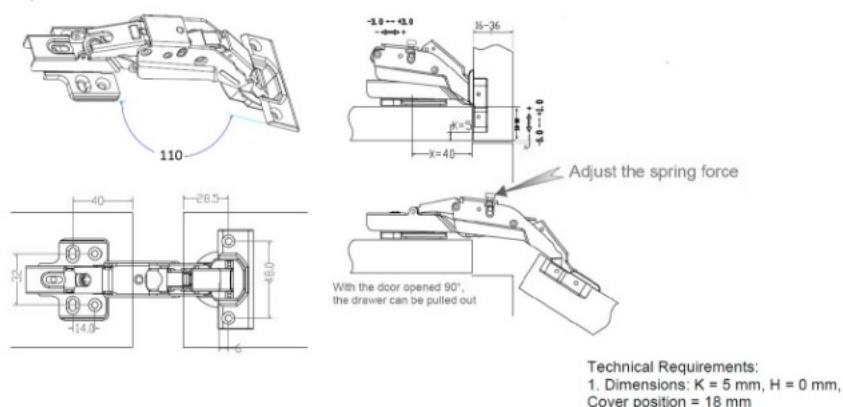

PRODUCT SHEET

Description:

Soft Close Projection Hinge, $\varnothing 35\text{mm}$, 110DG, "A", 16-36mm Panels, H=0, Clip-On, F/ Wood Screws, Full-Overlay, Cup cc.:48mm,, Mounting Plate F/Wood Screws, For 16-36mm Panel Thickness,, Ideal F/Cabinets w/Pull-out Drawers or Doors Decorated W/Acu, Panels

Item number:

15.03.797-0

Units	Box	Carton	HS Code	Barcode
Pcs.	1	100	8302100090	
				5704866529211

A=Door gap

H	K	3	4	5	6
0	16	17	18	19	
2	14	15	16	17	
4	12	13	14	15	

k	T	A	22	24	26	28	32	36
3	0.75	0.75	1.5	1.5	2.25	2.5		
4	0.75	0.75	1.5	1.5	2.25	2.5		
5	0.75	0.75	1.5	1.5	2.25	2.5		
6	0.75	0.75	1.5	1.5	2.25	2.5		

SISO A/S

Mileparken 11
DK-2740 Skovlunde
Denmark
VAT: DK24786013

Phone +45 45 830 900

www.siso.dk
siso@siso.dk

Danske Bank
Nytorv Branch
Copenhagen
SWIFT: DABADKKK

Account no.
4180 3112 112936
IBAN Account
DK7230003112112936